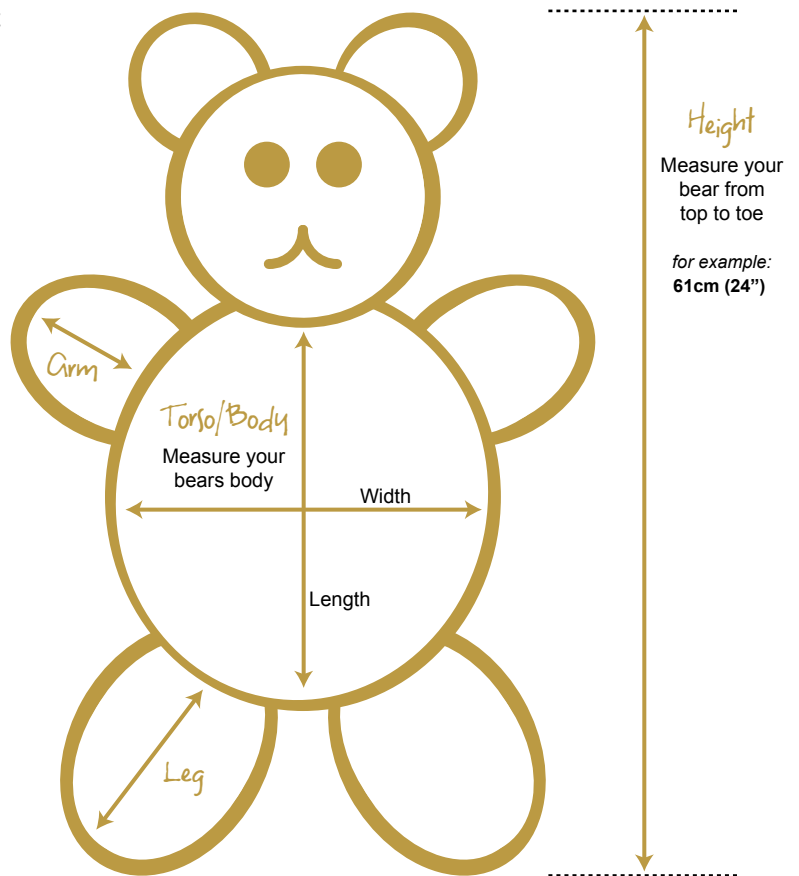

Measure your bear

Please fill in your details, print off both pages and enclose payment with your garments for recycling or if buying brand new to: Cuddly Bear Wear, Kingston House, Suite 50, Denby Grange, Harlow, Essex CM17 9PZ

It is important to give a close estimated measurement of the bears' height as this will determine the general sizing of adjustment to the uniform.

Please note: no garments for bears less than 36cm (14") will be made due to keeping the original shape of the garment.

Measurements must be to the nearest centimetre!

Your bear details

FILL IN YOUR DETAILS BELOW:

Name of bear:						<input type="checkbox"/> Boy	<input type="checkbox"/> Girl
Bear	Height	Torso width	Torso length	Arm	Leg		
Size							
What type of animal is your toy:							
<input type="checkbox"/> bear	<input type="checkbox"/> cat	<input type="checkbox"/> dog	<input type="checkbox"/> frog	<input type="checkbox"/> cow	<input type="checkbox"/> other		
Childs name:						<input type="checkbox"/> Boy	<input type="checkbox"/> Girl
Age:							

EXAMPLE FORM

Name of bear: Twinky						<input type="checkbox"/> Boy	<input type="checkbox"/> Girl
Bear	Height	Torso width	Torso length	Arm	Leg		
Size	40cm	15cm	20cm				
What type of animal is your toy:							
<input type="checkbox"/> bear	<input checked="" type="checkbox"/> cat	<input type="checkbox"/> dog	<input type="checkbox"/> frog	<input type="checkbox"/> cow	<input type="checkbox"/> other		
Childs name: Jayda						<input type="checkbox"/> Boy	<input type="checkbox"/> Girl
Age:							